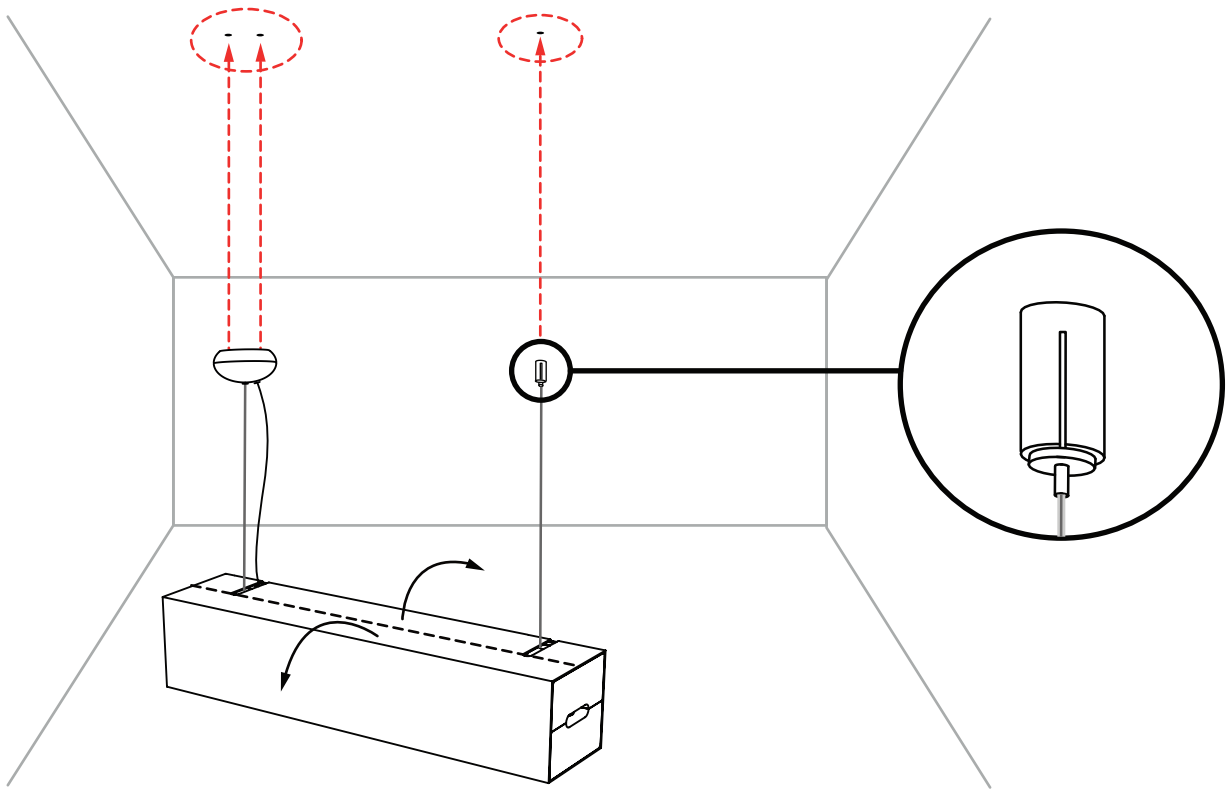

## Prop Light Single

**1A**

**1B**

INPUT: 240V AC

visit [www.mooui.com](http://www.mooui.com) for more information about the collection

## Prop Light Single

2

3

1  
SIZE 4

4

OPEN