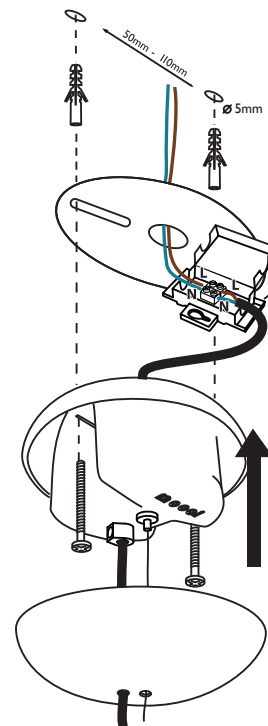

## Prop Light Single

**1A**

**1B**

INPUT: 240V AC

visit [www.mooui.com](http://www.mooui.com) for more information about the collection

## Prop Light Single

2

3

1  
SIZE 4

4

OPEN