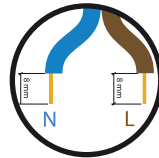

## Prop Light Single

**1A**

**1B**

INPUT: 240V AC

visit [www.mooui.com](http://www.mooui.com) for more information about the collection