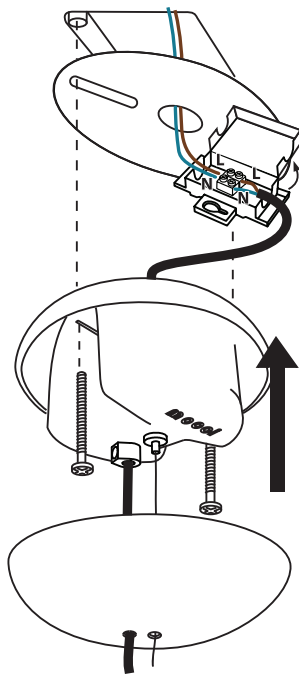

## Prop Light Single

**1A**

**1B**

INPUT: 240V AC

visit [www.mooui.com](http://www.mooui.com) for more information about the collection

## Prop Light Single

2

3

1  
SIZE 4

4

OPEN