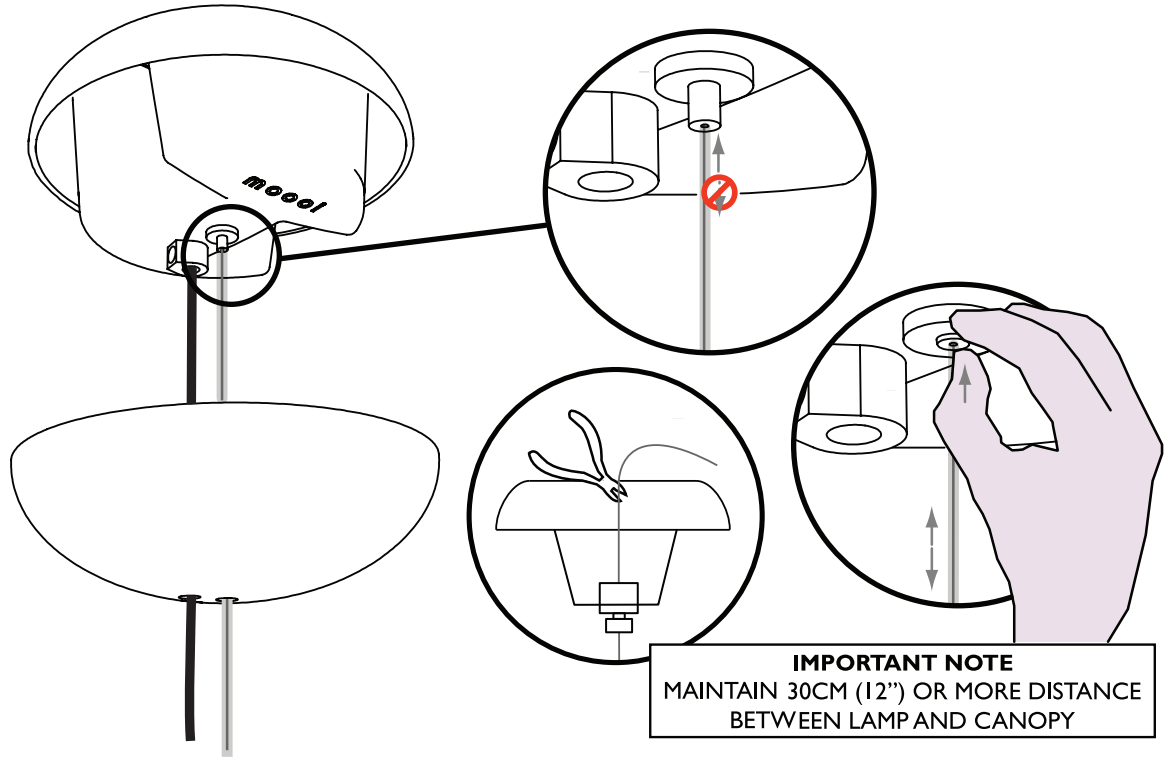

m o o o i

Prop Light Single

2