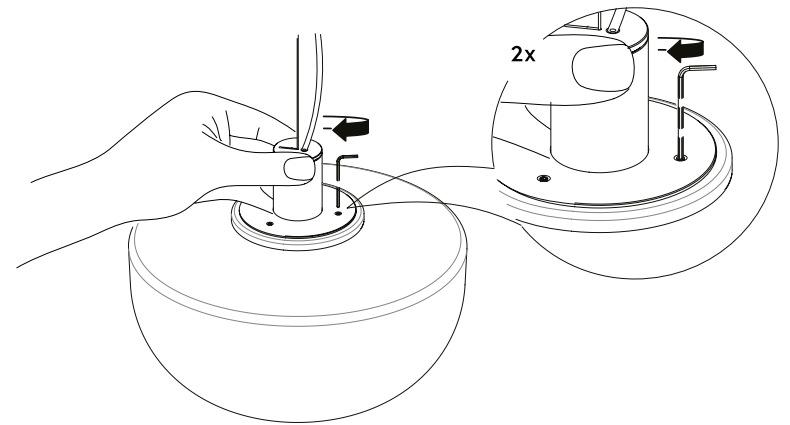

### Studded Walls

Nylon winged plug

Metal expansion plug

"Molly" plug

*Bank pendant CE*  
Socket E27 Max 40 W  
Bulb not included

*Bank pendant US*  
Socket E26 Max 40 W  
Bulb not included

*Bank pendant CN*  
Socket E27 Max 40 W  
Bulb not included

Pull the wire and the cord to adjust the length and the desired hanging height of the lamp

2

3

4

5

6

7

8