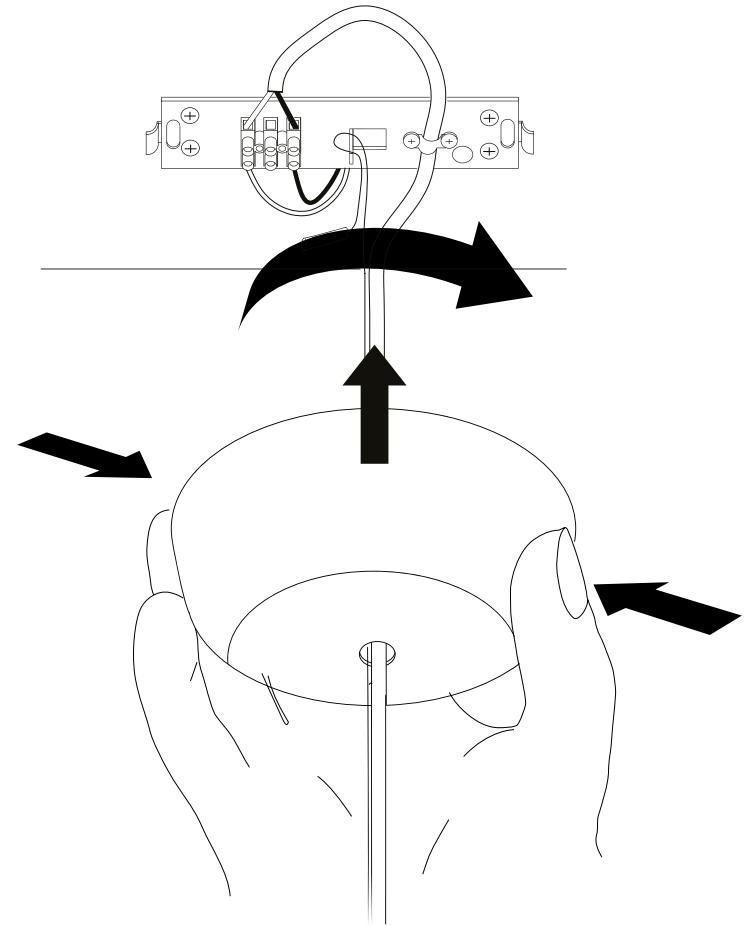

### Studded Walls

Nylon winged plug

Metal expansion plug

"Molly" plug

*Bank pendant CE*  
Socket E27 Max 40 W  
Bulb not included

*Bank pendant US*  
Socket E26 Max 40 W  
Bulb not included

*Bank pendant CN*  
Socket E27 Max 40 W  
Bulb not included

Pull the wire and the cord to adjust the length and the desired hanging height of the lamp

2

3

4

5

6

7

8