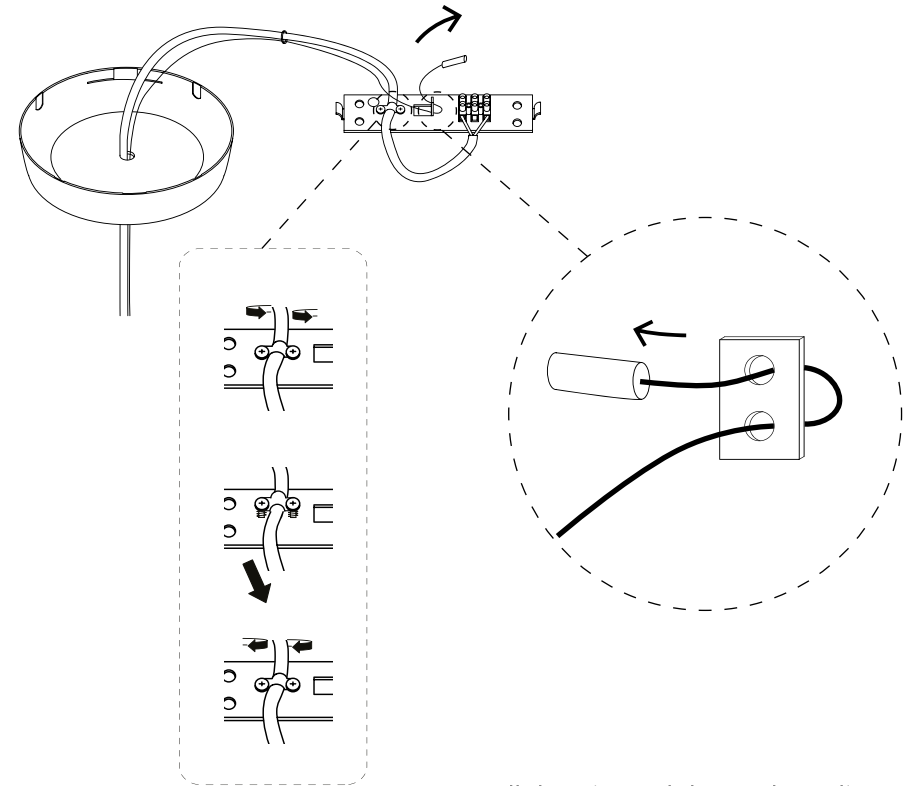

### Blind Walls

"Fischer" Nylon plug

Metal wall plug

### Studded Walls

Nylon winged plug

Metal expansion plug

"Molly" plug

*Bank pendant CE*  
Socket E27 Max 40 W  
Bulb not included

*Bank pendant US*  
Socket E26 Max 40 W  
Bulb not included

*Bank pendant CN*  
Socket E27 Max 40 W  
Bulb not included

Pull the wire and the cord to adjust the length and the desired hanging height of the lamp

2

3

4

5

6

7

8