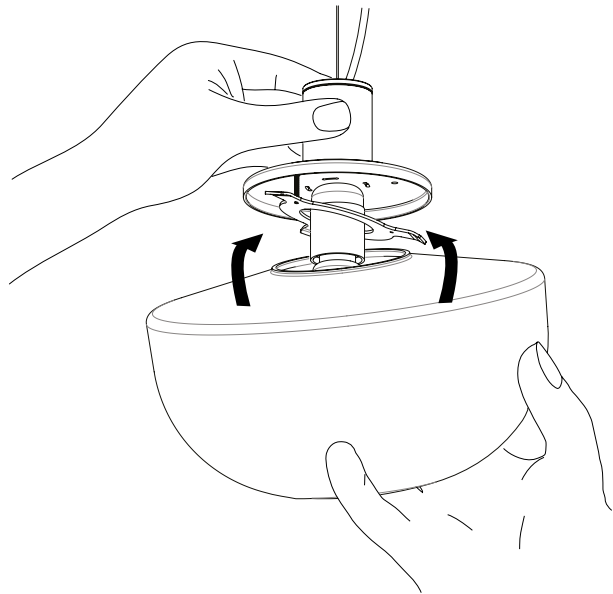

### Studded Walls

Nylon winged plug

Metal expansion plug

"Molly" plug

*Bank pendant CE*  
Socket E27 Max 40 W  
Bulb not included

*Bank pendant US*  
Socket E26 Max 40 W  
Bulb not included

*Bank pendant CN*  
Socket E27 Max 40 W  
Bulb not included

Pull the wire and the cord to adjust the length and the desired hanging height of the lamp

2

3

4

5

6

7

8