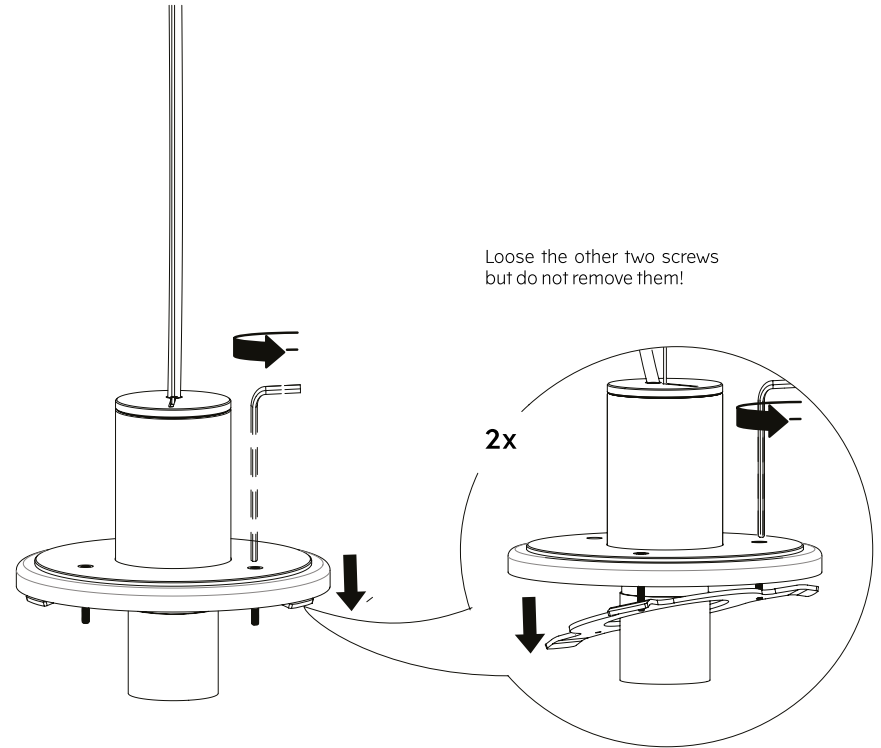

### Studded Walls

Nylon winged plug

Metal expansion plug

"Molly" plug

*Bank pendant CE*  
Socket E27 Max 40 W  
Bulb not included

*Bank pendant US*  
Socket E26 Max 40 W  
Bulb not included

*Bank pendant CN*  
Socket E27 Max 40 W  
Bulb not included

Pull the wire and the cord to adjust the length and the desired hanging height of the lamp

2

3

4

5

6

7

8