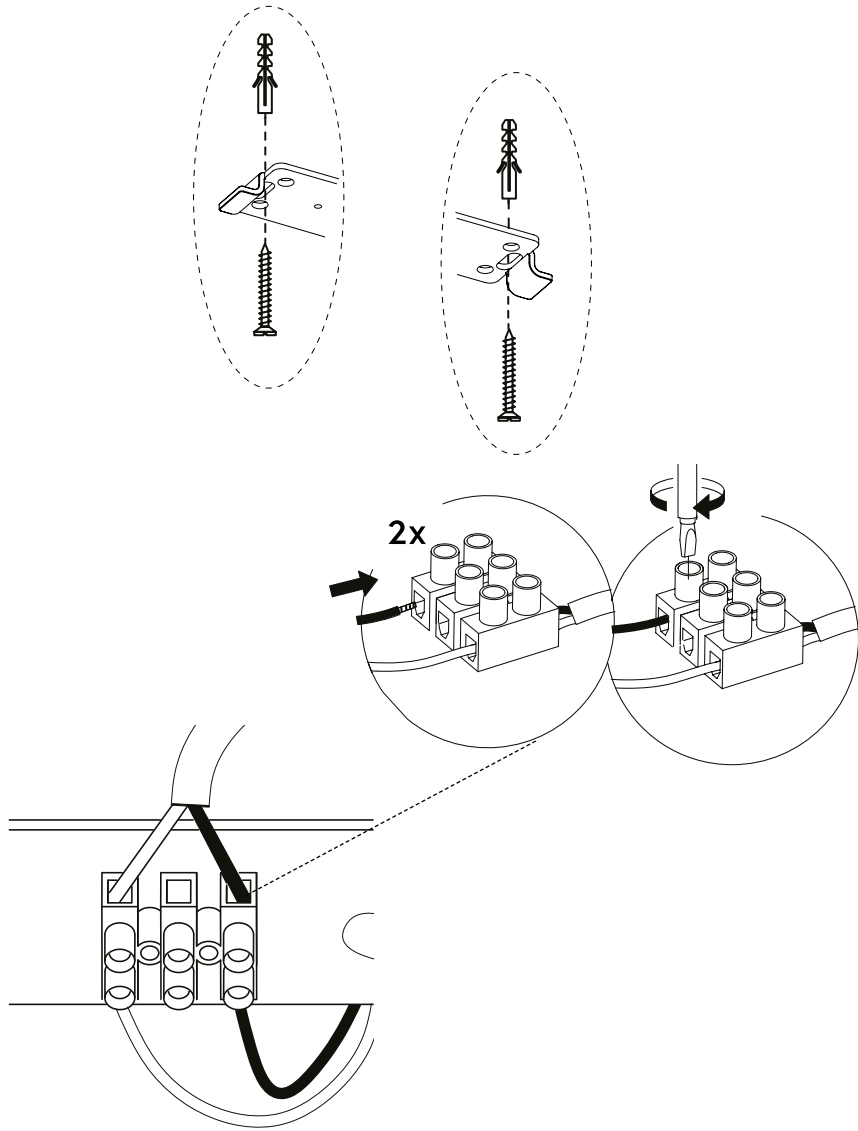

### Studded Walls

Nylon winged plug

Metal expansion plug

"Molly" plug

*Bank pendant CE*  
Socket E27 Max 40 W  
Bulb not included

*Bank pendant US*  
Socket E26 Max 40 W  
Bulb not included

*Bank pendant CN*  
Socket E27 Max 40 W  
Bulb not included

Pull the wire and the cord to adjust the length and the desired hanging height of the lamp

2

3

4

5

6

7

8