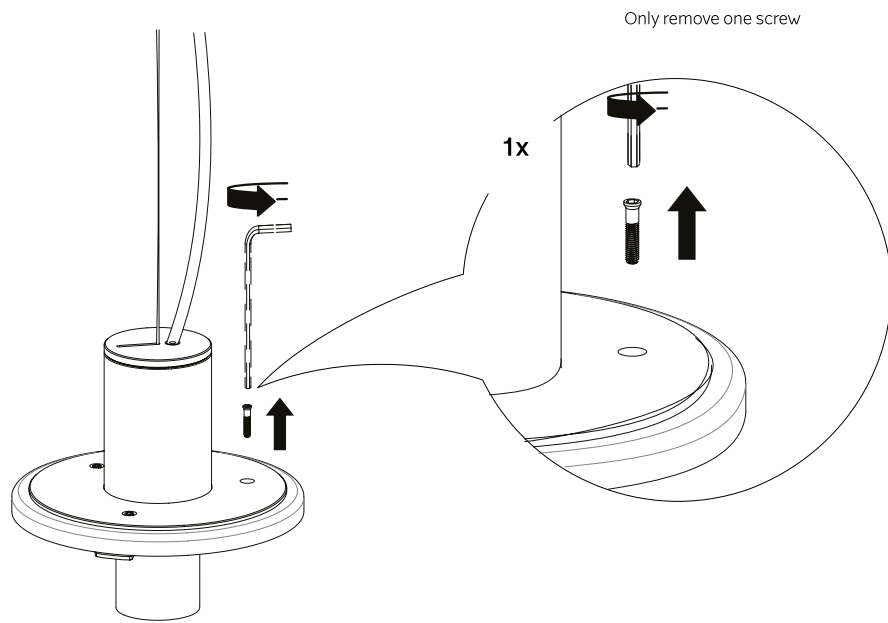

### Studded Walls

Nylon winged plug

Metal expansion plug

"Molly" plug

*Bank pendant CE*  
Socket E27 Max 40 W  
Bulb not included

*Bank pendant US*  
Socket E26 Max 40 W  
Bulb not included

*Bank pendant CN*  
Socket E27 Max 40 W  
Bulb not included

Pull the wire and the cord to adjust the length and the desired hanging height of the lamp

2

3

4

5

6

7

8