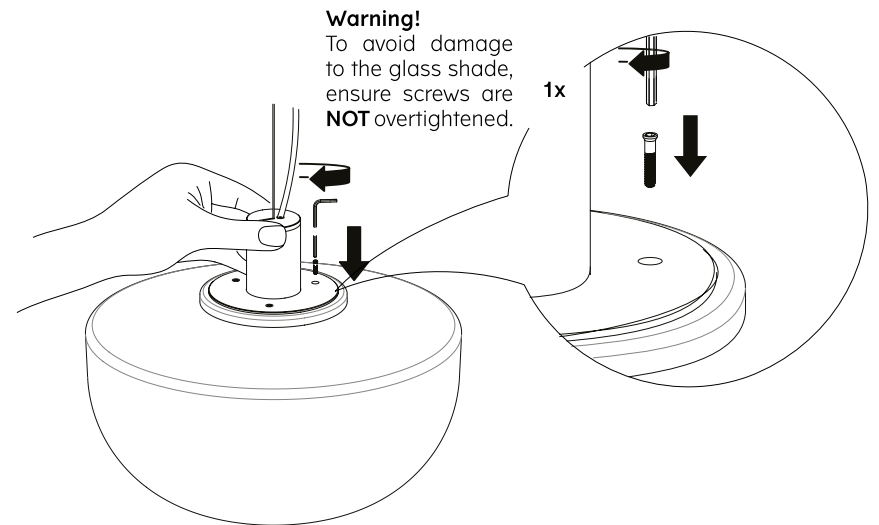

### Studded Walls

Nylon winged plug

Metal expansion plug

"Molly" plug

*Bank pendant CE*  
Socket E27 Max 40 W  
Bulb not included

*Bank pendant US*  
Socket E26 Max 40 W  
Bulb not included

*Bank pendant CN*  
Socket E27 Max 40 W  
Bulb not included

Pull the wire and the cord to adjust the length and the desired hanging height of the lamp

2

3

4

5

6

7

8