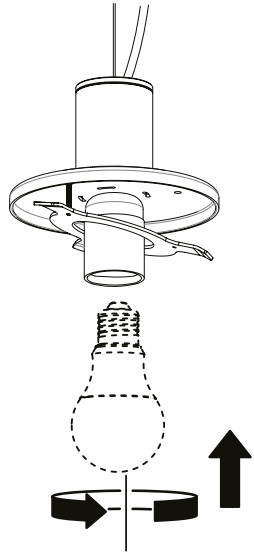

感谢您购买由 Norm Architects 设计的 BANK PENDANT 吊灯, 希望您会喜欢此产品, 并依照这份说明以确保正确安装产品。

为了您的安全, 在使用产品之前, 请您仔细阅读本产品说明书。

1 x Lamp

1 x Glass shade

*Note*

Contact a qualified electrician if you experience any issues during installation. The external cable cannot be replaced. If damaged, it must be replaced only by the manufacturer, their service agent or another qualified individual.

### Studded Walls

Nylon winged plug

Metal expansion plug

"Molly" plug

*Bank pendant CE*  
Socket E27 Max 40 W  
Bulb not included

*Bank pendant US*  
Socket E26 Max 40 W  
Bulb not included

*Bank pendant CN*  
Socket E27 Max 40 W  
Bulb not included

Pull the wire and the cord to adjust the length and the desired hanging height of the lamp

2

3

4

5

6

7

8