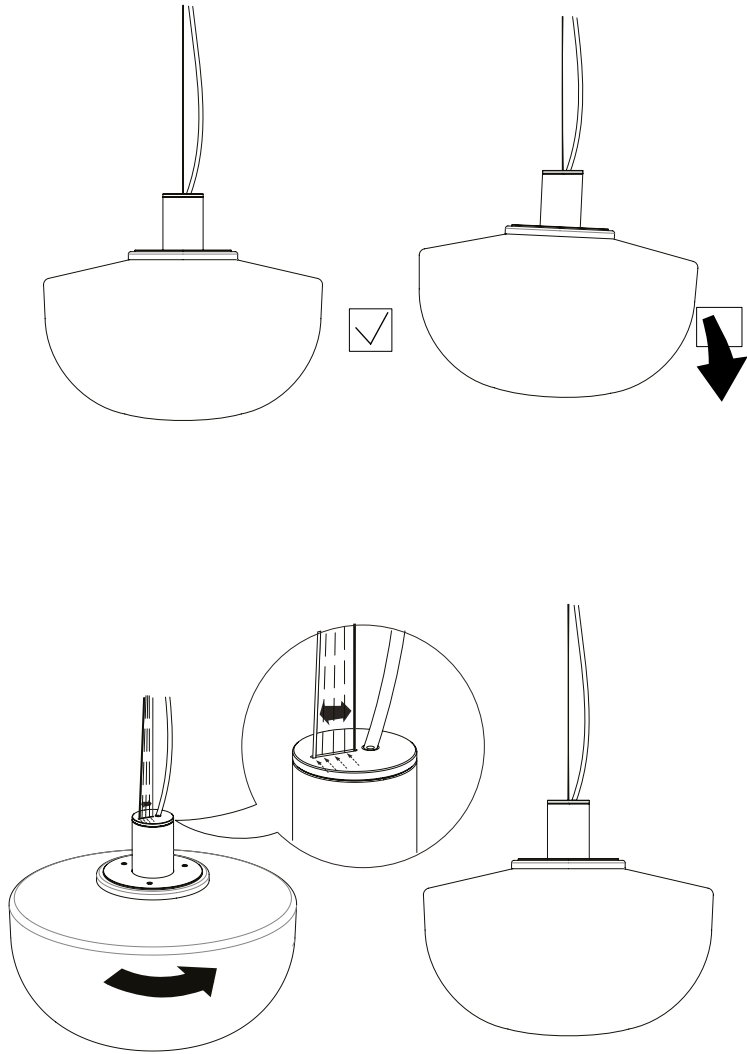

### Studded Walls

Nylon winged plug

Metal expansion plug

"Molly" plug

*Bank pendant CE*  
Socket E27 Max 40 W  
Bulb not included

*Bank pendant US*  
Socket E26 Max 40 W  
Bulb not included

*Bank pendant CN*  
Socket E27 Max 40 W  
Bulb not included

Pull the wire and the cord to adjust the length and the desired hanging height of the lamp

2

3

4

5

6

7

8