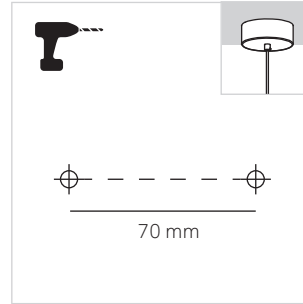

PLAT

LEDS C4

i LightForLife

 2.4 GHz 5Hz	1 ON	2 smartapp.tuya.com/lightforlifsmart	
3	4	5	6

APP

leds-c4.com/sites/default/files/media/files/manual-lightforlife-en.pdf