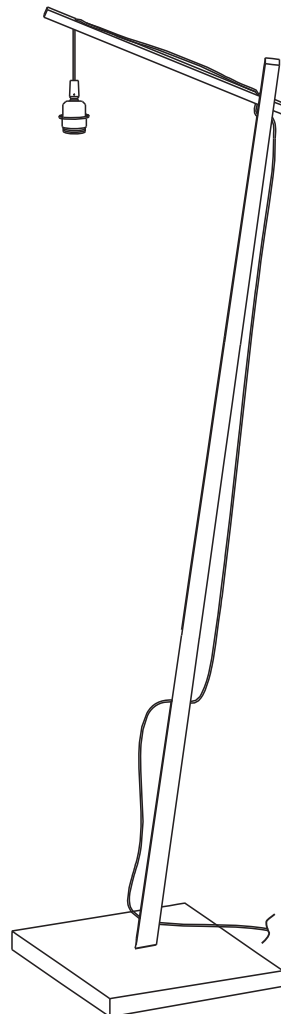

ANDES/F

Ax1

Bx1

Cx1

Dx2+1

Ex4+1

CE

Model no.:ANDES/F  
 Size: Dia 36 x H160cm  
 Max: 60W/12W CFL, E27