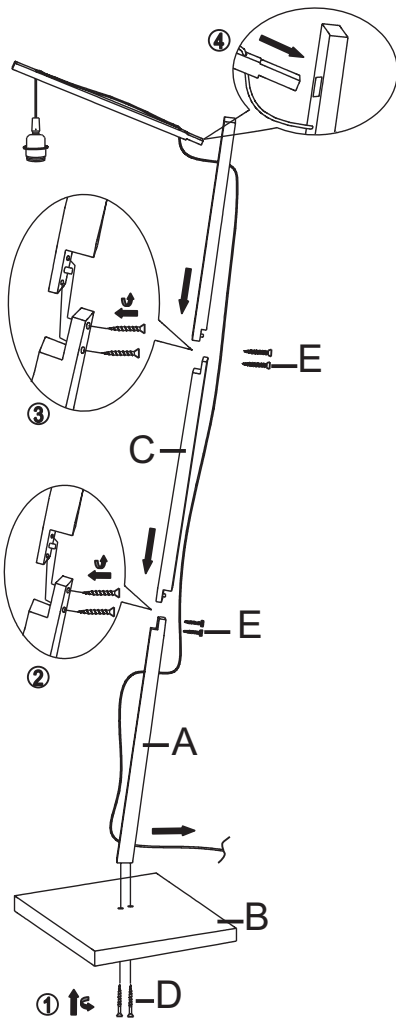

ANDES/F

Ax1

Bx1

Cx1

Dx2+1

Ex4+1

CE

Model no.:ANDES/F  
 Size: Dia 36 x H160cm  
 Max: 60W/12W CFL, E27